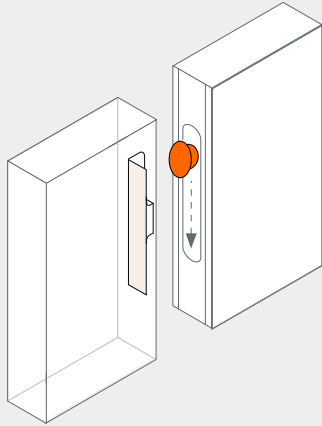

ECCENTRIC ROLLER CAM

GERMAN WINDOWS

Ingenious. **Simple.**

Locked with eccentric roller cam - simple and efficient

The most economic locking system for your entrance door.

This four point locking solution wins over due its robust technology. Eccentric roller cams allow finest closing pressure adjustments. Perfect if you are looking for additional soundproofing.

This locking is LEVER operated.

OUTSIDE DOOR can be equipped with:

- * Lever - Lever Handle or
- * Lever Handle on Rose